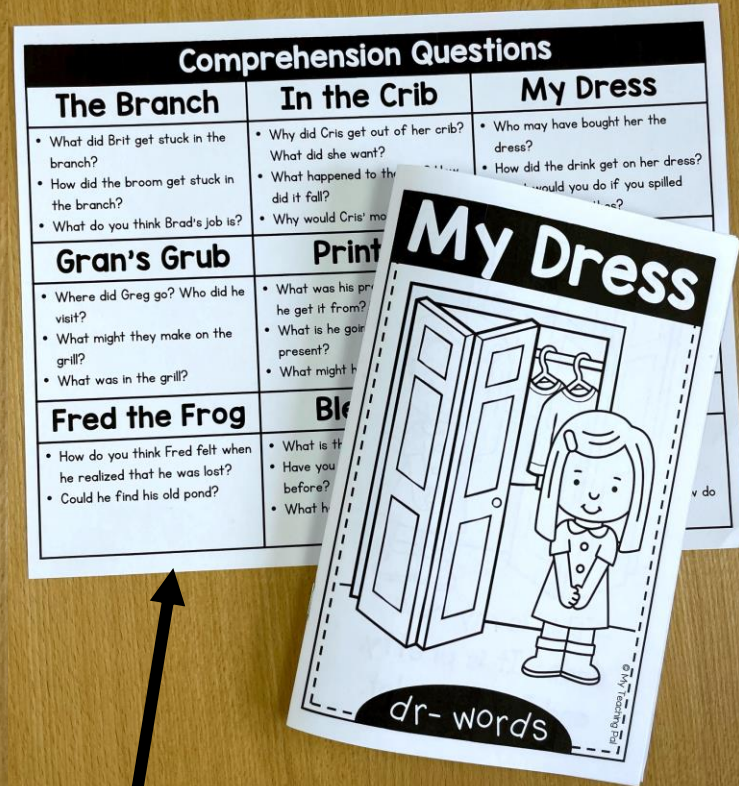

pl

tr

st

sl

fr

sw

OTHER THINGS INCLUDED

Every reader includes a pre-read page to help with fluency

A set of comprehension questions are included for each reader

INK FRIENDLY - BLACK & WHITE

PRINT ON COLOR PAPER

PRINT THEM DOUBLE SIDED

Get your 
ready to read:

sled going
slip no
slam this
slug you
sling down
said have